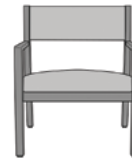

CTE22
28W 24.5D 33.75H
25AH